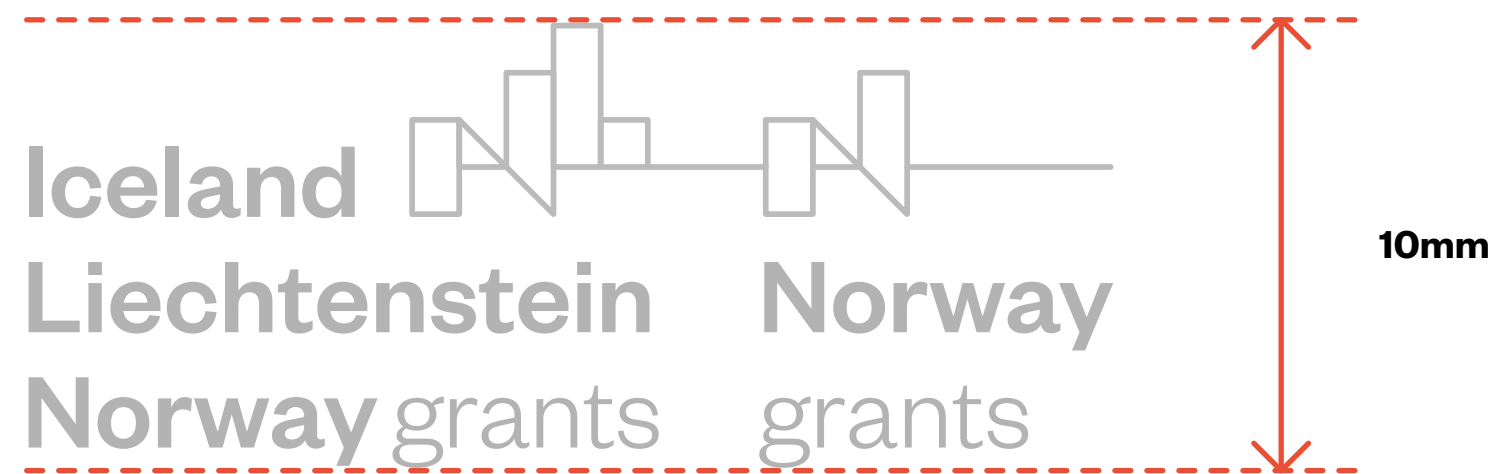

Primary logo

Minimum size primary logo

Safe zone

**Minimum contraction**

 = Minimum distance between the logos

---

**Logo extraction**

Logo icon

Logo icon extraction